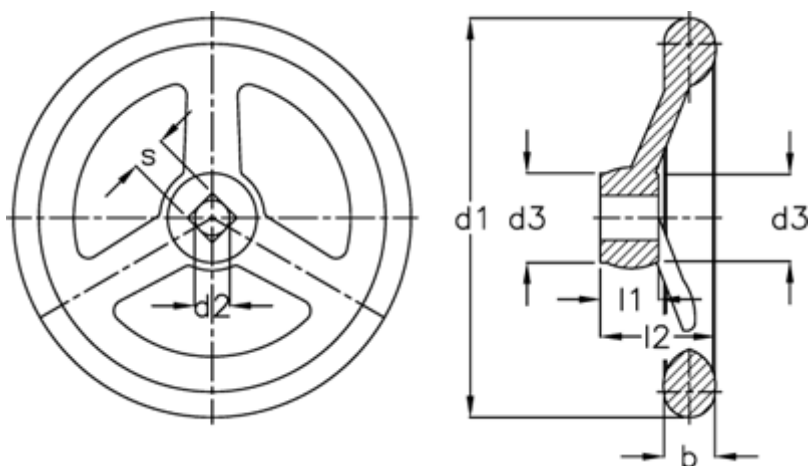

# Data Sheet

Article number: 20302334

Description: E+G Handwheel  
DIN 950-AL-200-B20-A

## Measures

b	= 22
d1	= 200
d2 H7	= 20
d3	= 38
l1	= 24
l2	= 45
Number of spokes	= 3